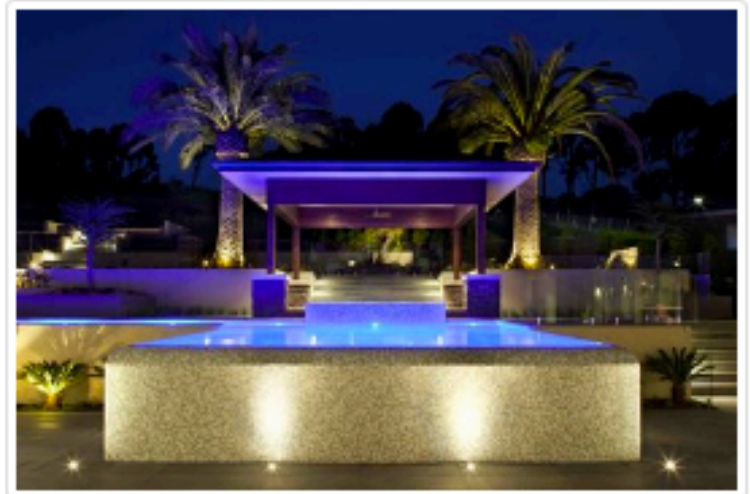

AILDM Landscape Design Awards attract highest number of entries to date

Australian Institute of Landscape Designers & Managers

By Alice Richard

Monday, 17 October, 2016

The Australian Institute of Landscape Designers and Managers (AILDM) has named the industry's top performers at the Landscape Design Awards. Held in Melbourne for the first time in the event's history, the awards attracted attendees from Victoria, Queensland and New South Wales.

The design competition attracted the highest number of entries ever received, with a notably large number of entries in the Educational/Institutional and Pro Bono categories, demonstrating the extent to which AILDM members are contributing to the community.

Steve Warner of [Outhouse Design](#) took home the evening's most prestigious prize, the Allan Correy Award for Design Excellence.

Steve Warner of Outhouse Design with the Allan Correy Award for Design Excellence.

"The company awarded tonight is one that has built an enviable reputation over many years, consistently delivering high-quality designs and being recognised many times in these very awards with several gold awards, silver awards and also Best in Category awards. It is an impressive body of work," AILDM Fellow Catherine Stewart of [GardenDrum](#) said.