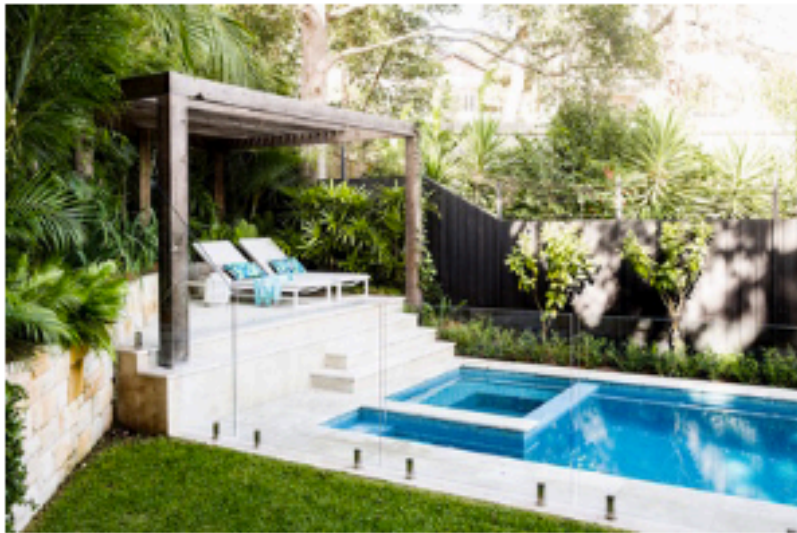

A winning entry from Oliver Sizeland of Growing Rooms Landscapes.

The Best in Category Award winners were:

- Rooftop or Balcony Garden: Adam Robinson, Adam Robinson Design
- Residential Landscape Design less than 50 m²: Chris Weiss, Formation Landscapes
- Residential Landscape Design 51–150 m²: Julia Levitt, Sticks & Stones Landscape Design
- Residential Landscape Design more than 151 m²: Andrew Munro, Define Landscape Architecture
- Commercial Landscape Design Educational/Institutional: Steve Warner, Outhouse Design
- Plantscape Design: Aaron Worth, Utopia Landscape Design
- Landscape Management Environmental: Jonathan Weinert, JW Concepts
- Landscape Management Master Planning: Sally Arnold, Fiddlehead Landscape Design
- Landscape Design Pro Bono: Mark Tisdell, Mark Tisdell Urban Design MUD
- Recent Graduate Competition: Fiona Thompson
- Student Competition: Andrew McLeod